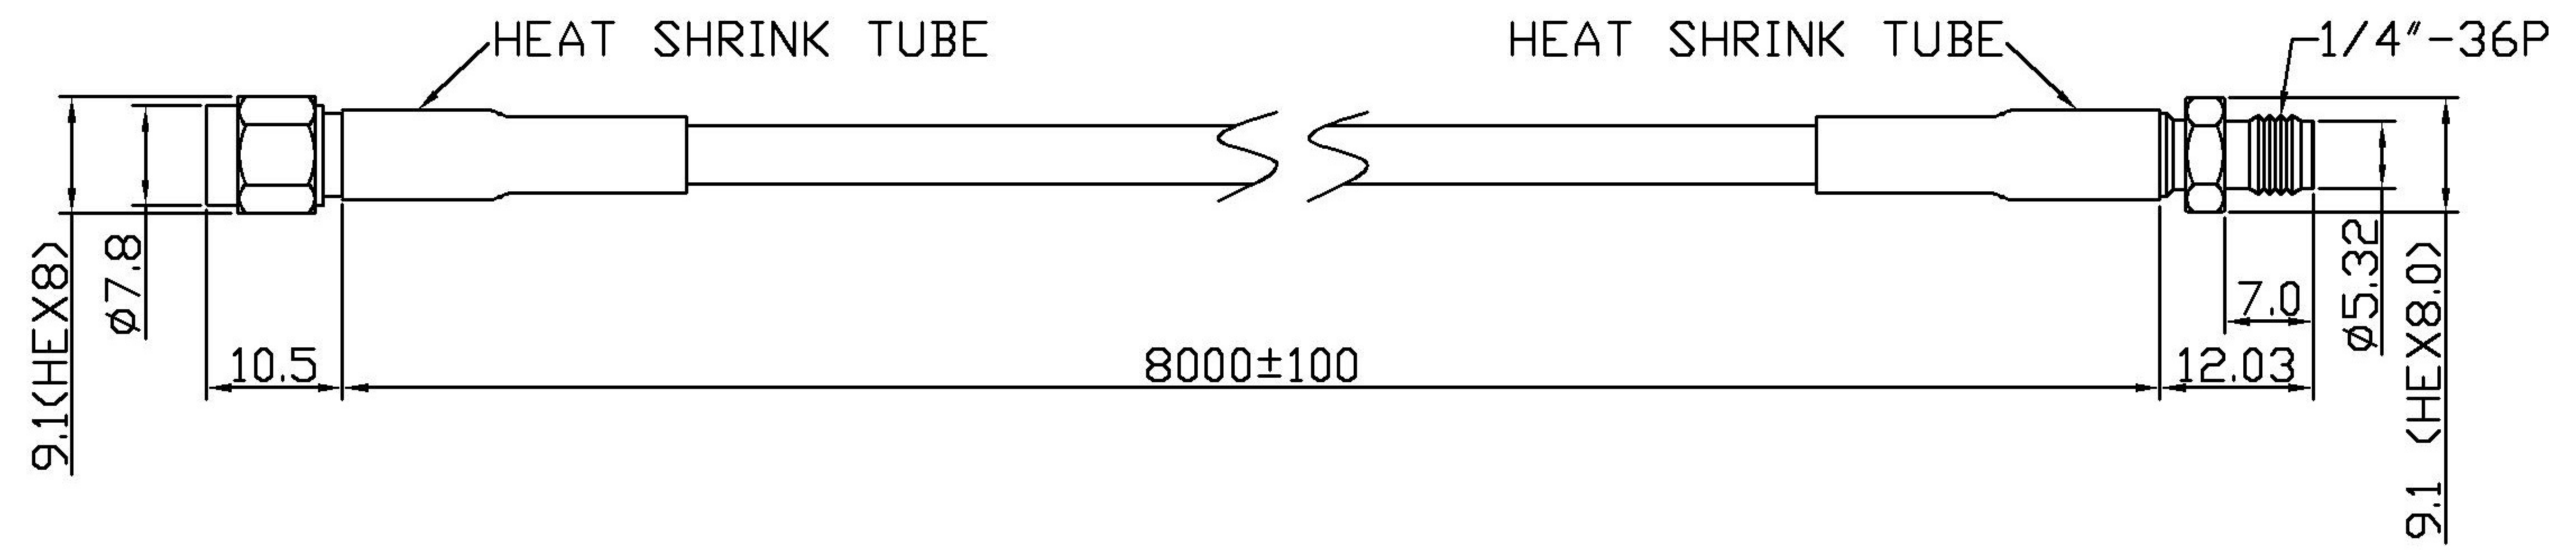

Cable	FT-200
OD	ø5.0±0.1mm
Cover	Black
SMA M	Gold
SMA F B TYPE	Gold

ROHS

ISO 9001
ISO 14001

Material:		Treatment:		TRANSVOICE			
Drawer	Design	Aprov	Tolerance	Unit: mm		TITLE	SMA M+FT-200+ SMA F B TYPE
			X=±0.5 .X=±0.2 .XX=±0.1 .XXX=±0.05	Ver: A	Scale 1:1	Model NO	201-628
				File NO: QR0402		Drawing NO	100-27001-0257

NO	DESCRIPTION	MATERIAL / FINISH	Q'TY
Part NO			