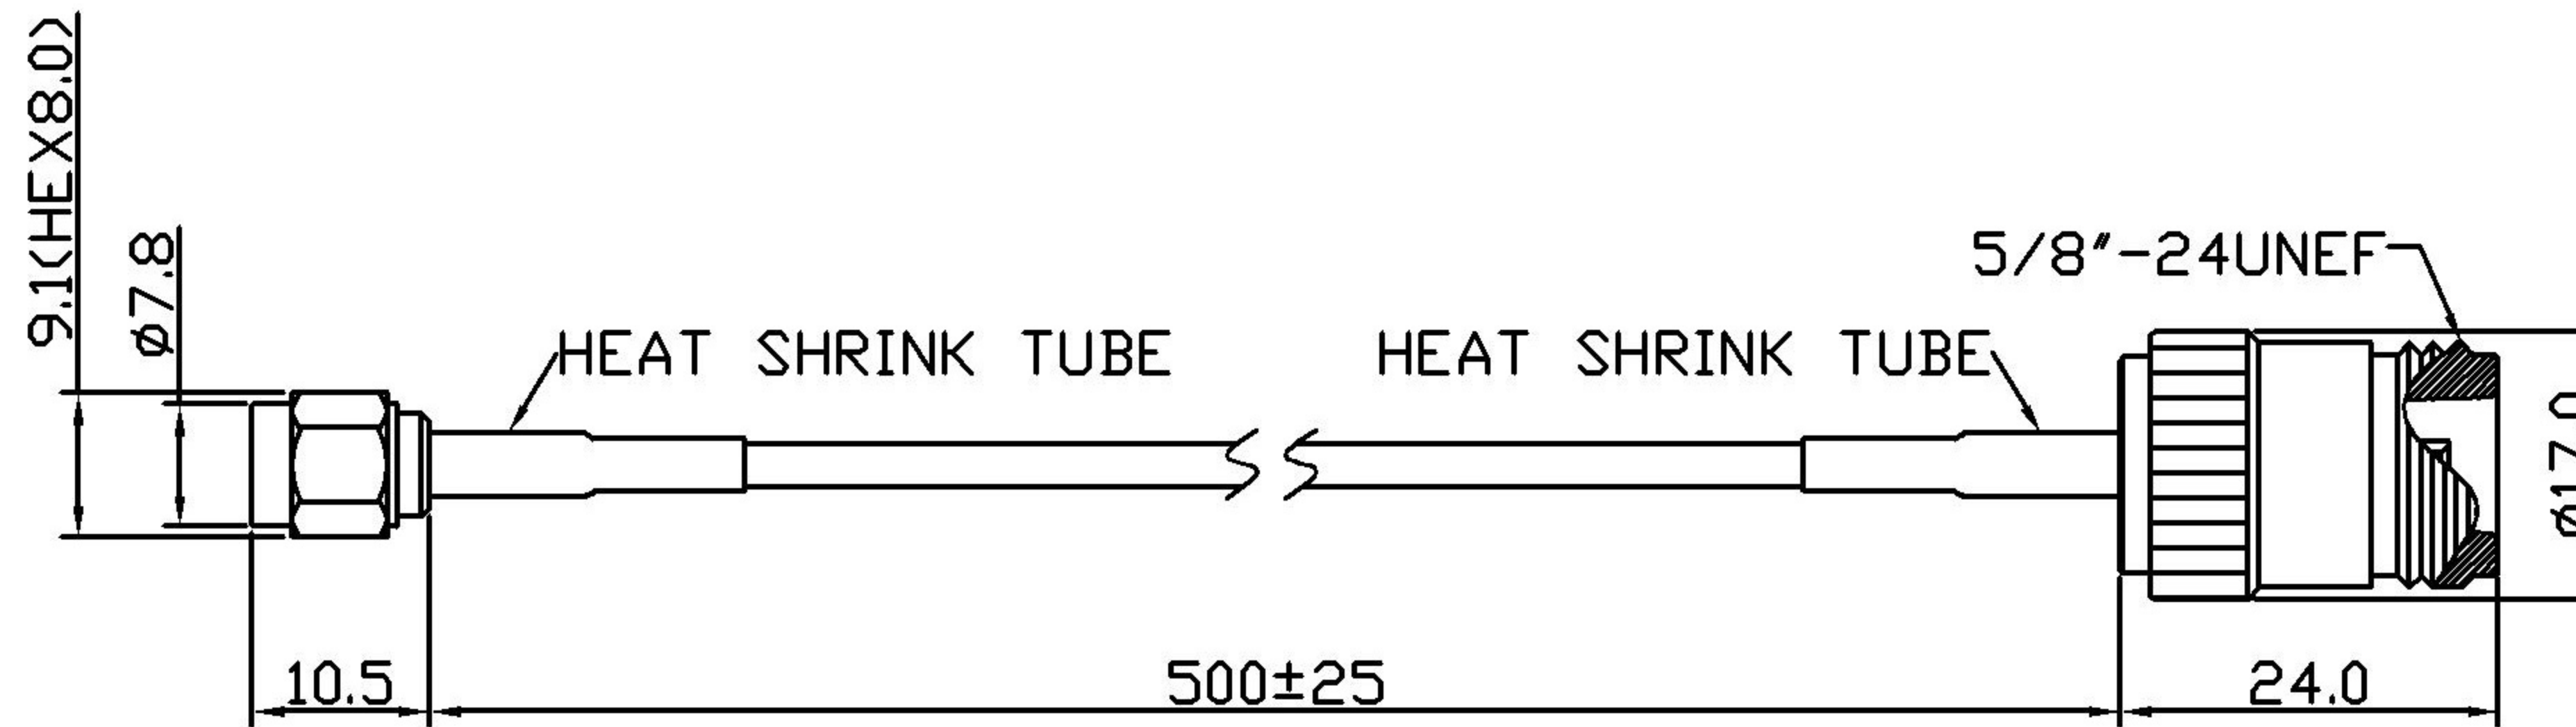

Cable	RG316/U
OD	ø2.6±0.2mm
Cover	Black
SMA M	Gold
N F	Ni

Cable : VW-1

**ROHS**

ISO 9001  
ISO 14001

Material:		Treatment:		TRANSVOICE			
Drawer	Design	Aprov	Tolerance	Unit: mm		TITLE	SMA M+316U+N F
			X=±0.5 .X=±0.2 .XX=±0.1 .XXX=±0.05	Ver: A	Scale 1:1	Model NO	
Part NO				File NO: QR0402	Drawing NO	100-27001-0249	