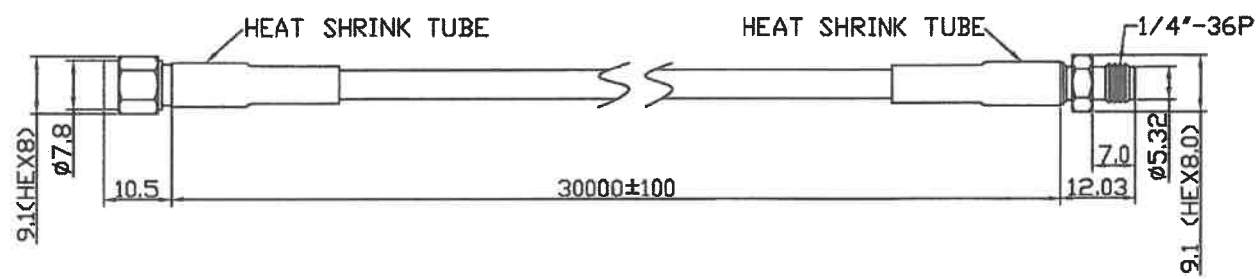

Cable	FT-200
OD	ø5.0±0.1mm
Cover	Black
SMA M	Gold-plated
SMA F B Type	Gold-plated

ROHS
 ISO 9001
 ISO 14001

Material:		Treatment:		TRANSVOICE							
NO	DESCRIPTION	MATERIAL / FINISH	Q'TY	Drawer	Design	Approv	Tolerance	Unit: mm	Scale 1:1	TITLE	SMA M+FT-200+SMA F B
Part NO	CX-SMA200SMA-1961D						X=±0.5 X=±0.2 XX=±0.1 XXX=±0.05	Ver: A	Model NO	201-260	
								File NO: QR0402	Drawing NO	100-27001-062	